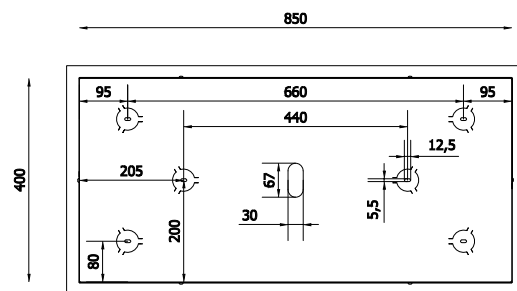

A-Piastre / Plates (Glo, Lit, MoM)

TECHNICAL SHEET

AA01-L-90-07 WHITE

Mounting: a soffitto / ceiling

Environment: Indoor - IP20

Materials: Metallo / Metal

Information: Rectangular plate with max 7 fittings

AA18-R-90-07 TITANIUM

Mounting: a soffitto / ceiling

Environment: Indoor - IP20

Materials: Metallo / Metal

Information: Rectangular plate with max 7 fittings

AA18-L-90-07

AA18-R-90-07

PIASTRA ESTERNA / EXTERNAL PLATE

PIASTRA INTERNA / INTERNAL PLATE