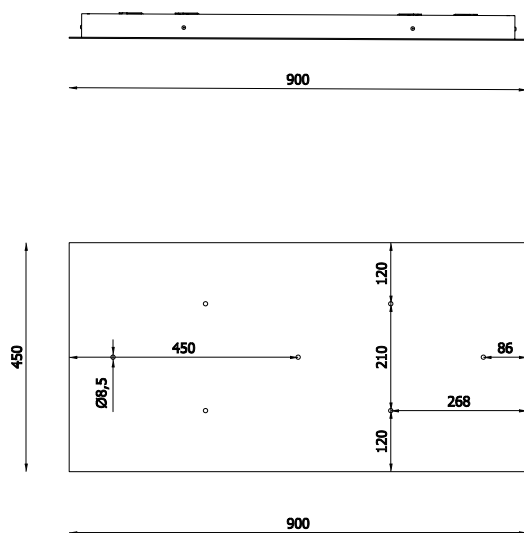

A-Piastre / Plates (Glo, Lit, MoM)

TECHNICAL SHEET

AA01-L-90-07 WHITE

Mounting: a soffitto / ceiling

Environment: Indoor - IP20

Materials: Metallo / Metal

Information: Rectangular plate with max 7 fittings

AA18-R-90-07 TITANIUM

Mounting: a soffitto / ceiling

Environment: Indoor - IP20

Materials: Metallo / Metal

Information: Rectangular plate with max 7 fittings

AA18-L-90-07

AA18-R-90-07

PIASTRA ESTERNA / EXTERNAL PLATE

PIASTRA INTERNA / INTERNAL PLATE